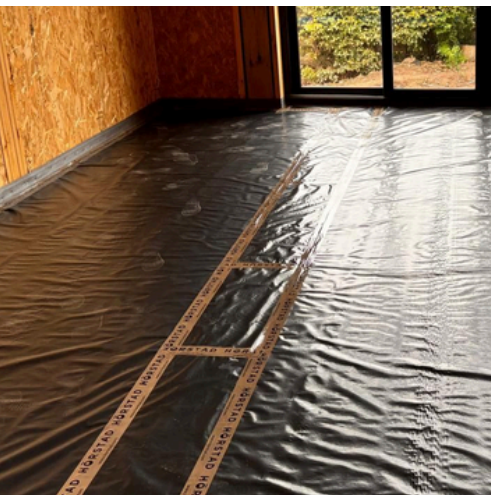

TAPE

Wide 72mm x 6mm tape for securing vapour barrier and border edge on site.

Long lasting adhesive and durable to ensure everything stays in place. Easy to use for fast installation.

Product Codes:

HOR/TPE/72-66: BROWN TAPE

HOR/TPC/75-50/BLK: BLACK CLOTH TAPE

HÖRSTAD

WWW.HORSTAD.COM